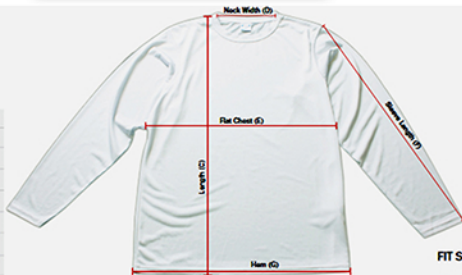

MENS SIZE GUIDE

Vapor Size	Chest (C)
XS	36"-38"
S	39"-41"
M	42"-44"
L	45"-47"
XL	48"-50"
XXL	51"-53"
XXXL	54"-56"